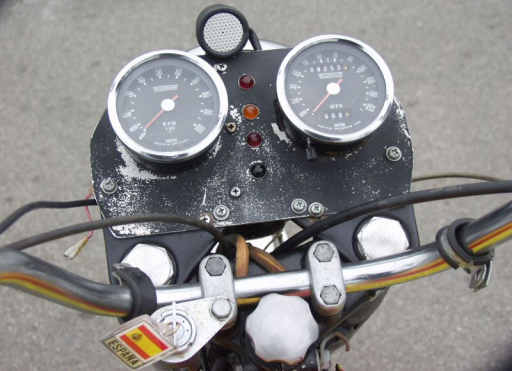

742 NFG

PowerLift
Automotive

EASY TO CLEAN

STAIN

LAVERDA 750