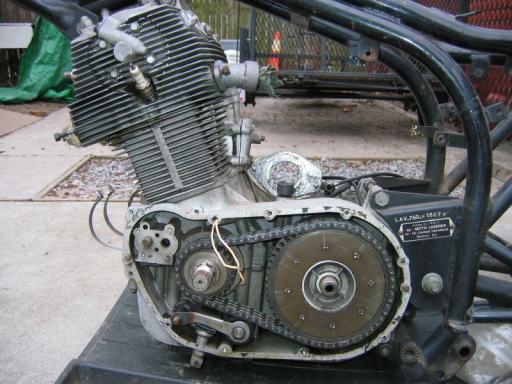

LAV.760-1867
MOTO LAMBERA
MILANO - ITALIA