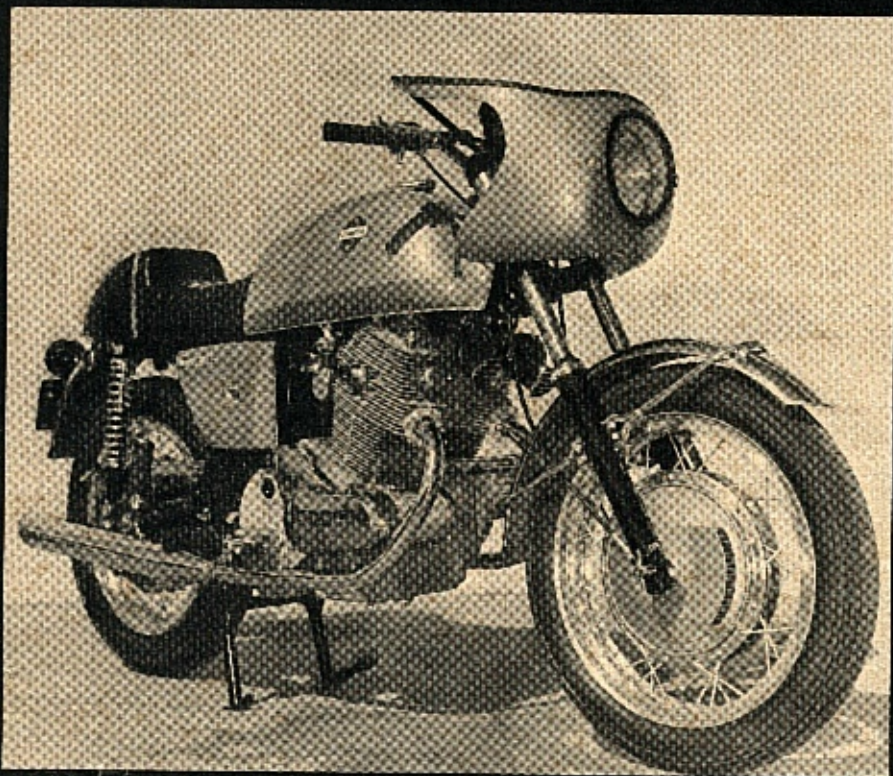

WORLD'S FINEST MOTORCYCLE

From the land that brings you Ferrari and Lamborghini comes
LAVERDA. 750 cc's of overhead cam and untamed power.

Handcrafted and assembled by Italian artisans, men not paid by piece work, but men who have the patience and time to give you a truly high quality precision motorcycle. LAVERDA — A motorcycle you can be proud to own. One that will give you years of dependability.